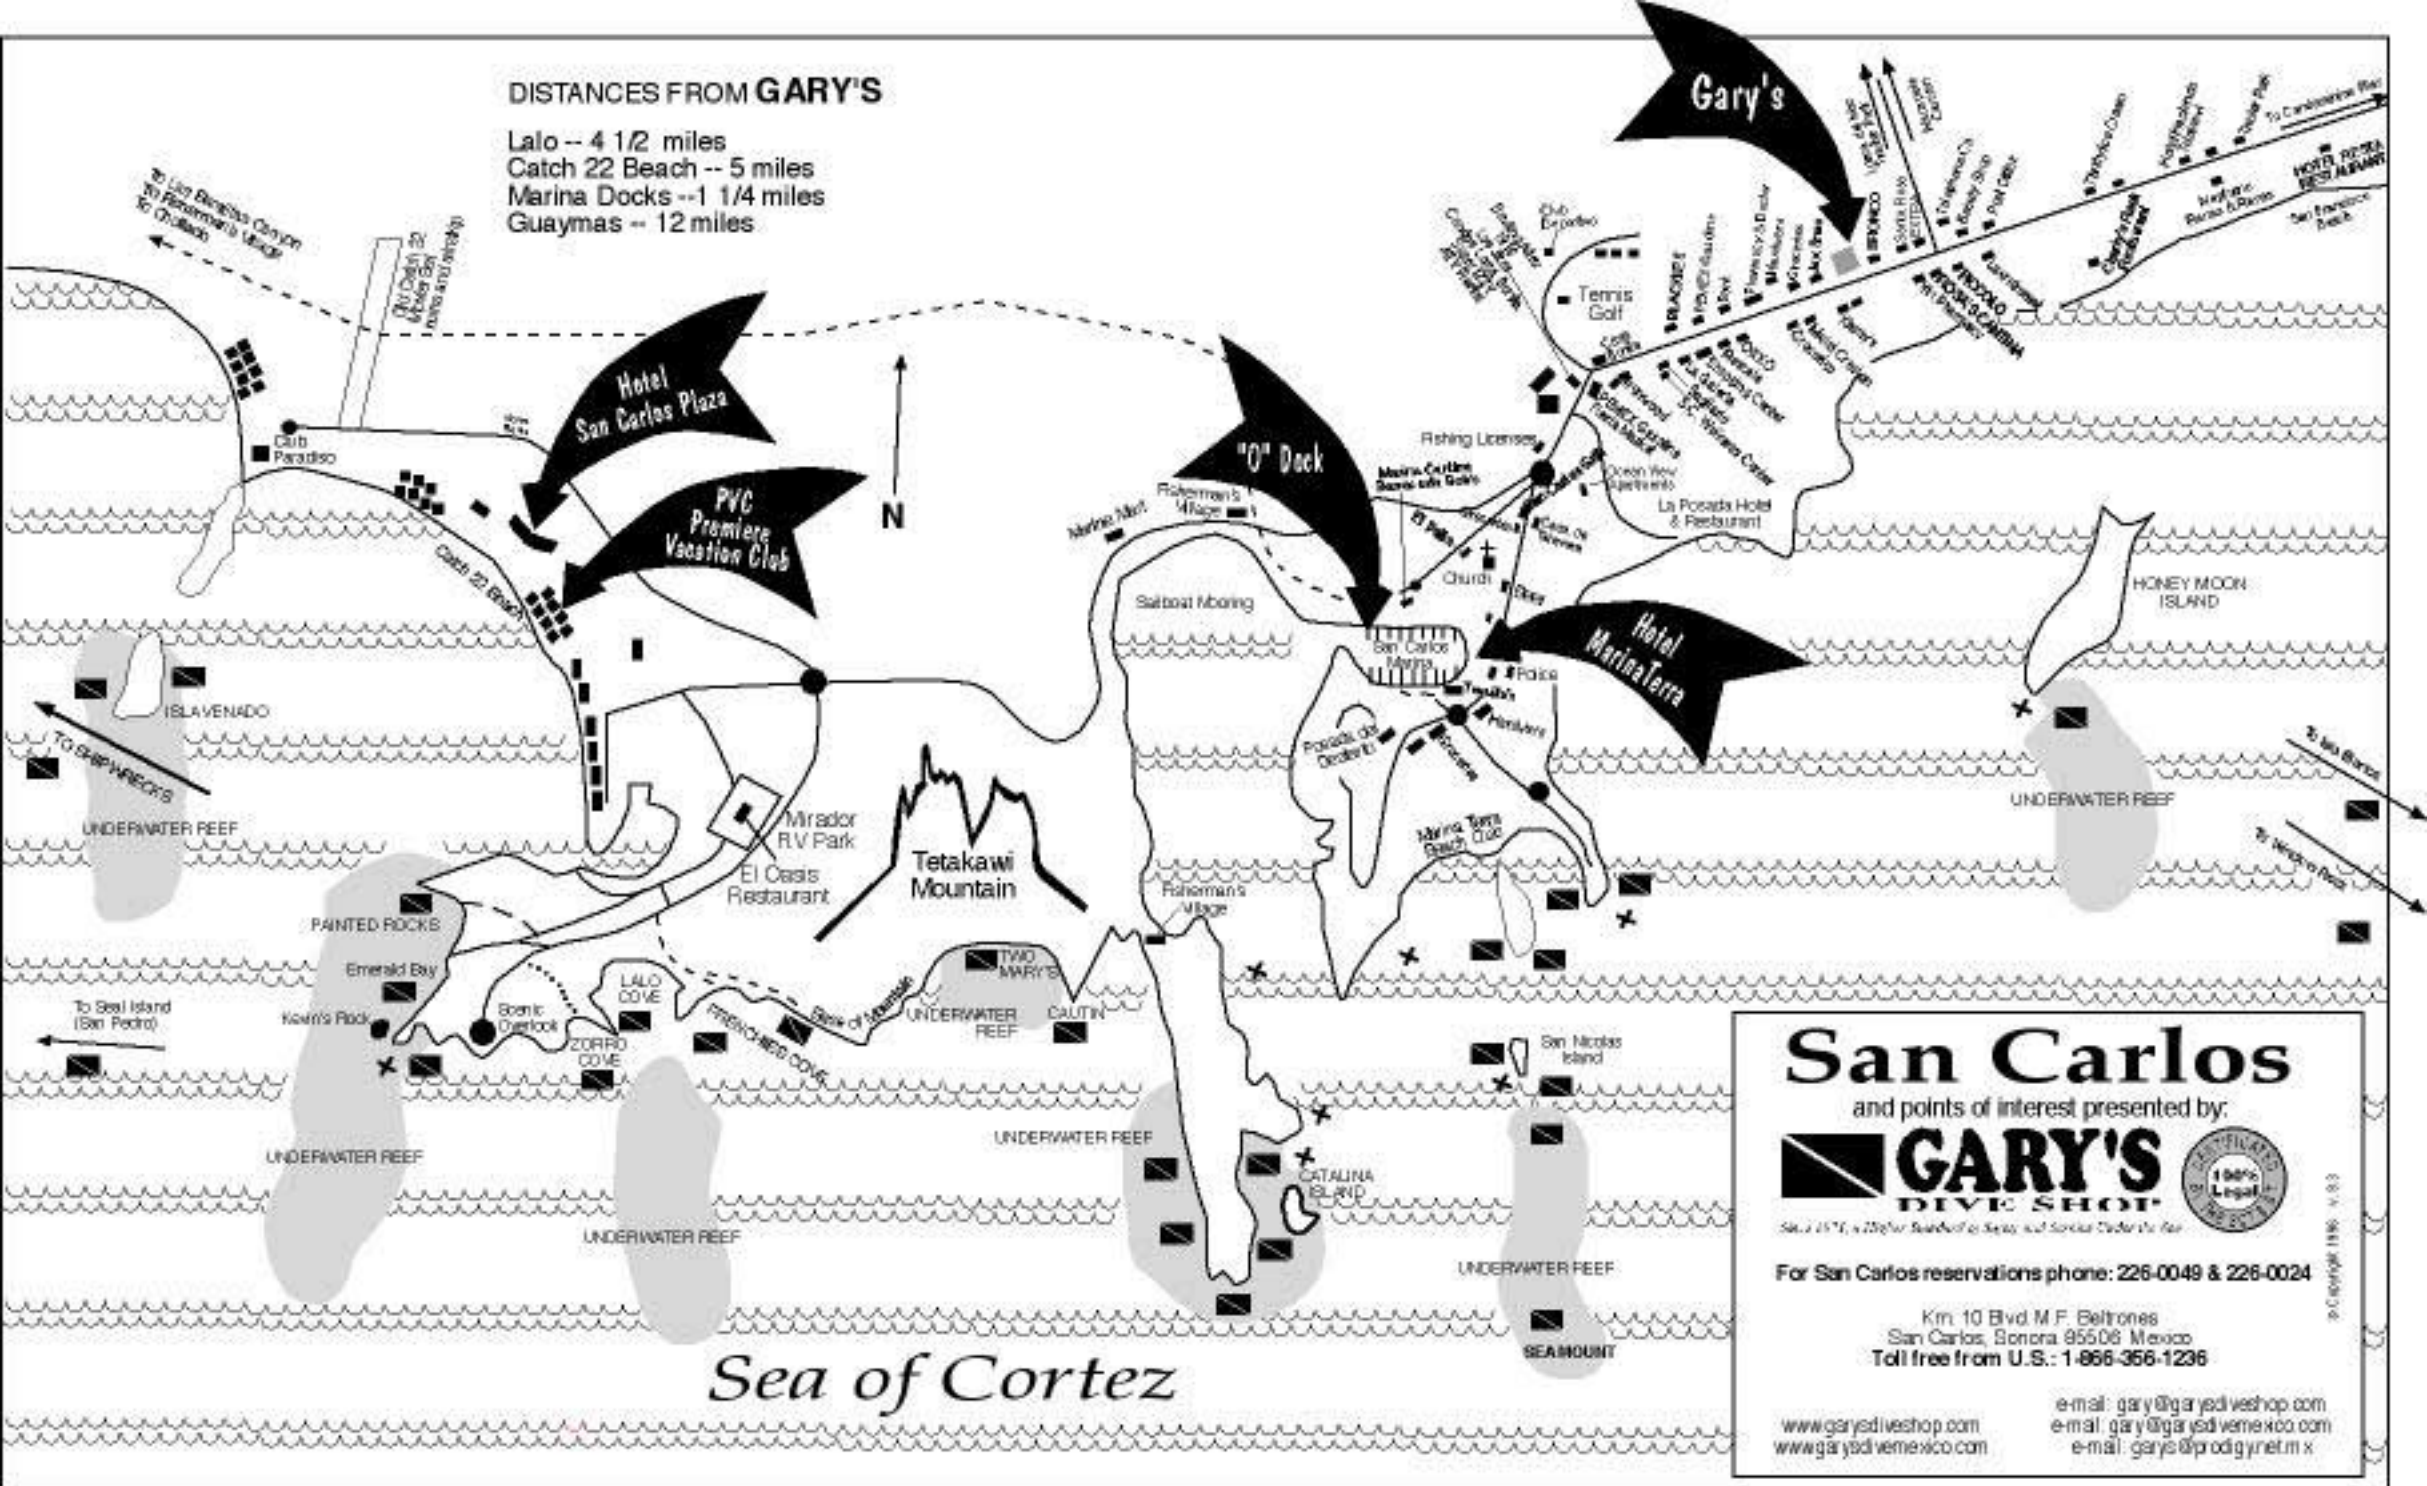

DISTANCES FROM GARY'S

Lalo -- 4 1/2 miles
Catch 22 Beach -- 5 miles
Marina Docks -- 1 1/4 miles
Guaymas -- 12 miles

San Carlos

and points of interest presented by:

For San Carlos reservations phone: 226-0049 & 226-0024

Km. 10 Blvd. M.F. Beltrones
San Carlos, Sonora, 85508 Mexico
Toll free from U.S.: 1-866-356-1236

www.garysdiveshop.com
www.garysdive.com

e-mail: gary@garysdiveshop.com
gary@garysdive.com
garys@prodigy.net.mx